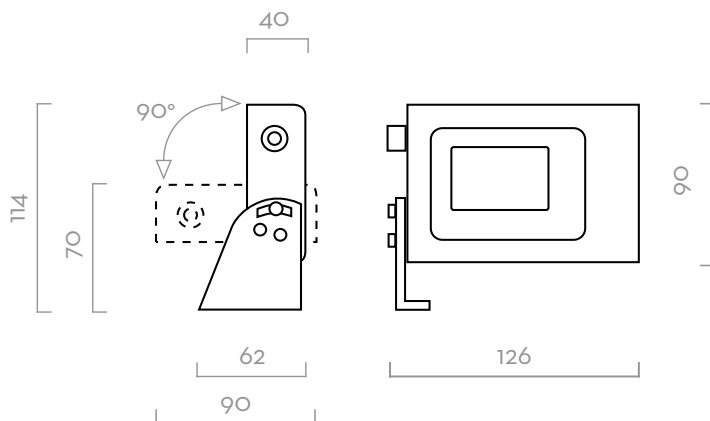

## IN THE BOX

- REMOTE DISPLAY UNIT
- BRACKET ADJUSTABLE
- INSTRUCTION MANUAL

## DETAILS

5 DIGITS PARTIAL TOTAL

ADJUSTABLE BRACKET

## DIMENSIONS

Dimensions expressed in millimeters