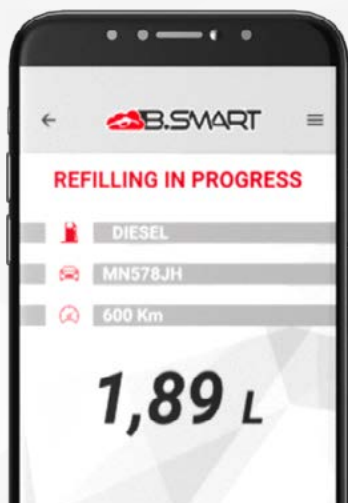

OIL

WATER

WINDSCREEN

APP

Dedicated to drivers, the APP for drivers just needs a smart device with Bluetooth to work properly: once the APP is open, the smartphone or tablet immediately connects to the dispenser to start the refueling operation.