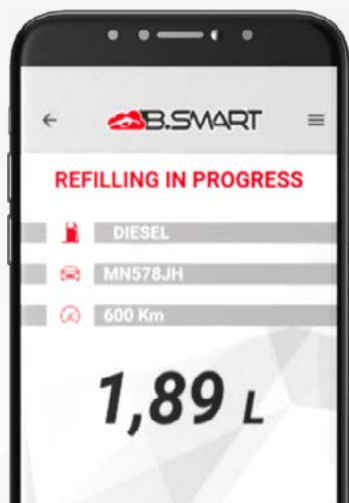

KEROSENE

OIL

WATER

WINDSCREEN

APP

Dedicated to drivers, the APP for drivers just needs a smart device with Bluetooth to work properly: once the APP is open, the smartphone or tablet immediately connects to the dispenser to start the refueling operation.