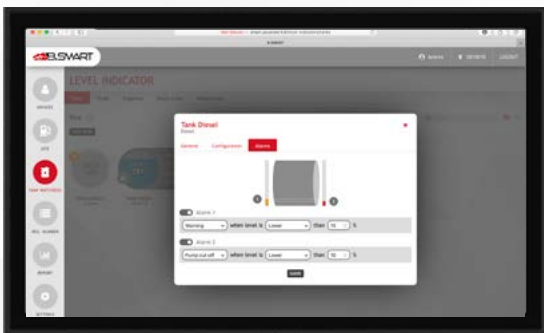

ADD-ONS

FEATURES

- EXPANDABLE WITH DEDICATED ADD-ON
- UNLIMITED DRIVERS
- DETAILED INFO FOR EACH DRIVER
- SUITABLE FOR ALL NEED
- MONITORING AND MANAGEMENT OF THE TANKS
- MANAGE LIMITS AND VEHICLE CONSUMPTIONS

PIUSI B.SMART is an expandable system that quickly adapts to the new needs thanks to software-activated addons. A smart FMS that grows with the business. With the ADD-ON packages it is possible to purchase drivers accesses (licenses) (10 or 50) or the special function TANK WATCHDOG or FUEL ECONOMY to have always under control the level of the fluid in the tank or manage consumptions. You can also upgrade your MC version to B.SMART with the dedicated KIT UPGRADE 1.0/2018.

ADD-ON

Once the ADD-ON is chosen, PIUSI will send an activation code with all related instructions.

DRIVER ADD-ON

CODE	DESCRIPTION
F22500000	DRIVER ACCESS ADD-ON B.SMART (X10)
FO0770D20	DRIVER ACCESS ADD-ON B.SMART (X50)

TANK WATCHDOG

B.SMART Tank Watchdog is the perfect add on for a complete and updated control of the stock. It allows you to:

- monitor the tank level (add fluid loads and unloads and adjustments);
- set level alarms;
- manage suppliers;
- follow inventory price values and trends;
- access and download reports from anywhere.

TANK WATCHDOG - tank levels

Adding the level indicator OCIO, the system allows you to monitor the fluid level in your tanks in real time and gives alarms in case of malfunction or low levels. A perfect add-on for a complete and updated control of the stock. You can connect also any 420 mA o O-10 V fluid gauge or run the system without any gauge thanks to the "virtual tank" option:

- set level alarms and get notifications on the tank level;
- possibility to configure high level or low level alarms;
- stop the pump according to the level of the fluid;
- send an automatic e-mail to notify when you reach the level alarm set.

TANK WATCHDOG - fluid price and values

Thank to the level indicator OCIO you can have at your fingertips the fluid inventory value & quantity: you can define the refuelling price and verify the current inventory value.

- manage suppliers of the fluids to keep track of the date, price and quantity bought;
- get real time data of the value of your inventory;
- follow fluids price trends;
- access and download reports from any internet connected device thanks to the software cloud.

TANK WATCHDOG ADD-ON

CODE	DESCRIPTION
FO0770L00	B.SMART TANK WATCHDOG ADD-ON - 1 YEAR
FO0770L10	B.SMART TANK WATCHDOG ADD-ON - 3 YEARS
FO0770L20	B.SMART TANK WATCHDOG ADD-ON - ONE TIME FEE