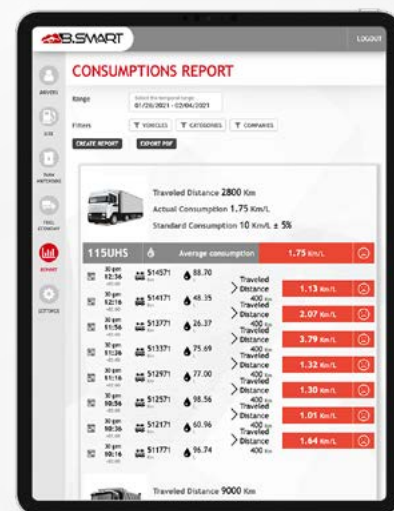

Enhance your system and become even more smart with the FUEL ECONOMY ADD-ON for B.SMART! Thanks to this new module, you can now completely manage and increase the profitability of your fleet:

- Integrated fleet management;
- Manage consumptions, cross-checking vehicles and drivers;
- Manage drivers' and vehicles' limits;
- Add, check and manage the on-road refuellings.

FUEL ECONOMY - fleet management & limits

Thanks to this new add-on, you can:

- Add to the B.SMART WEB APP system all the vehicles of your fleet;
- Group all the vehicles according to a specific and personalized setting;
- Add to the WEB APP the images of your vehicles and drivers for a quickest and easy identification;
- Set drivers and vehicles limits based on quantities or time frames.

FUEL ECONOMY - consumptions report

Thanks to this new add-on, you can have detailed reports of:

- Fuel/AdBlue® dispenses;
- Vehicles' consumptions, spotting deviations vs standard;
- Drivers' consumption on vehicles, tracking the driving behaviour of the operator;
- Spot drivers' high fuel consumption;
- Add on-road transactions highlighting also fuel/AdBlue® costs and the service station used in order to have a complete overview on the trend/activities of both drivers and vehicles.